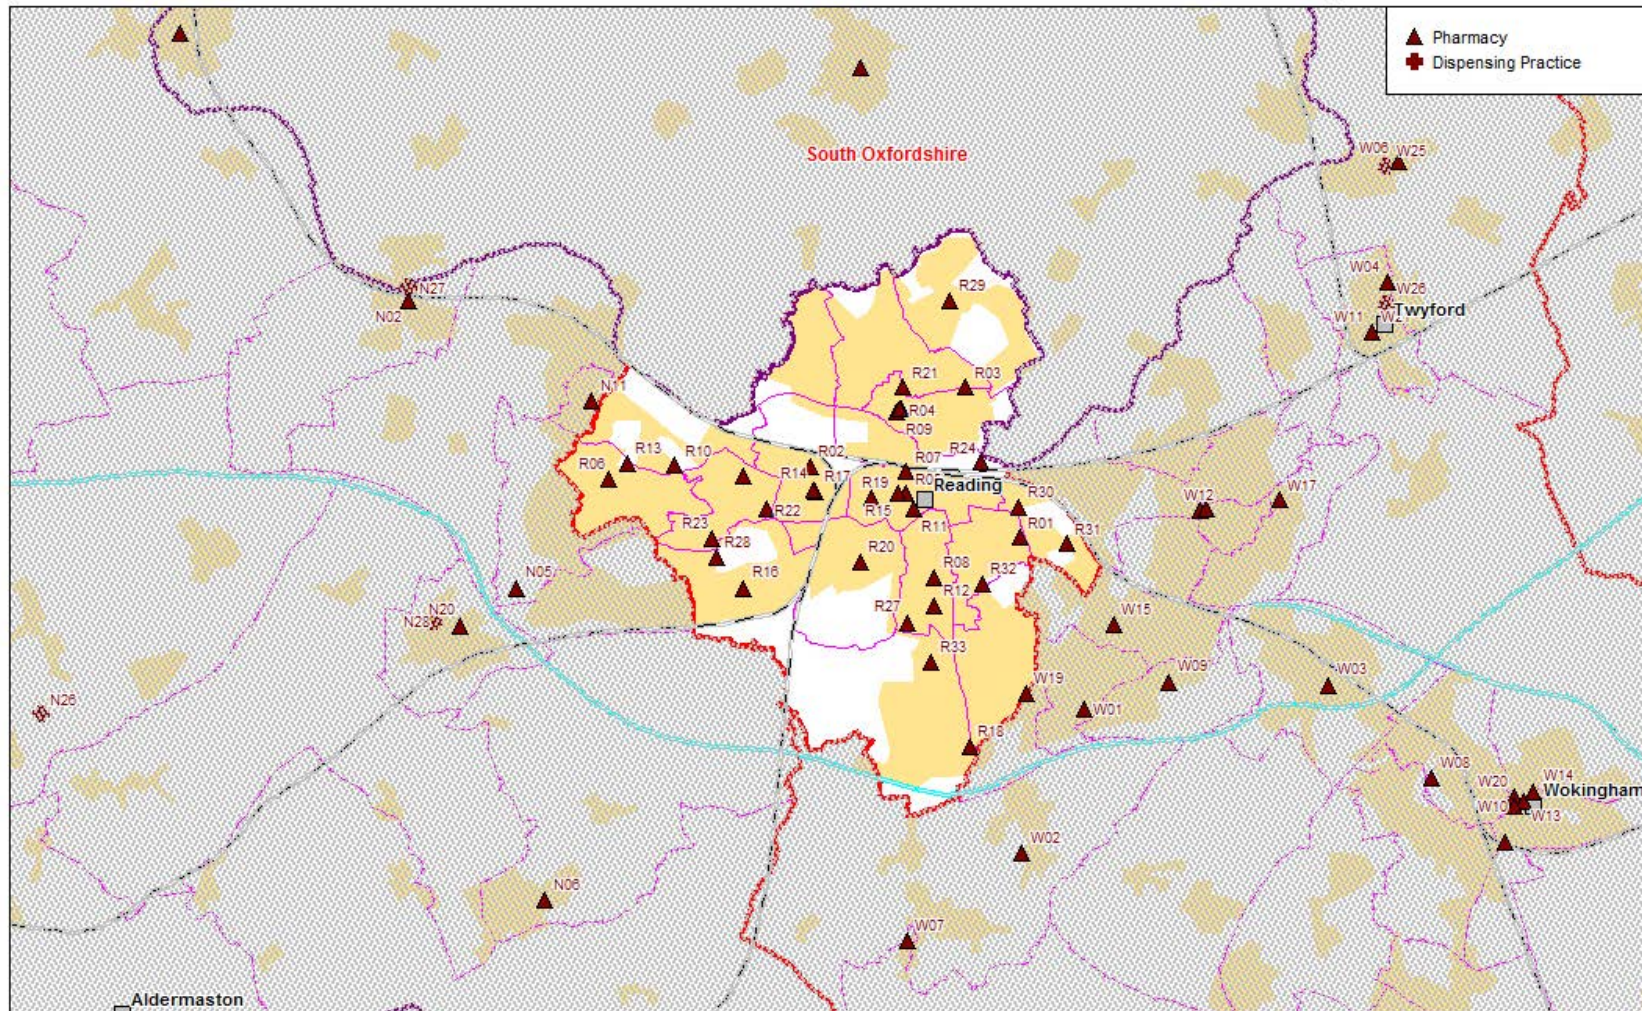

Appendix 1: Map of Pharmacy Services in Reading Borough

Figure 1: Map of Pharmacies and Dispensing Practices in Reading Borough

Berks_PNA_ES_Aug14_r2.wor 27/08/2014 Sid Beauchant BHFT

Reproduced from OS data by permission of Ordnance Survey,
on behalf of the Controller of Her Majesty's Stationery Office (Licence No. OSKWFG1110),
NAVTEQ data by permission of NAVTEQ Corporation Licence No. NVMM0611, NVMM0612)
GeoPlan data by permission of Geoplan (Licence No. GPKW9912)
© Crown Copyright - 2014 All rights reserved